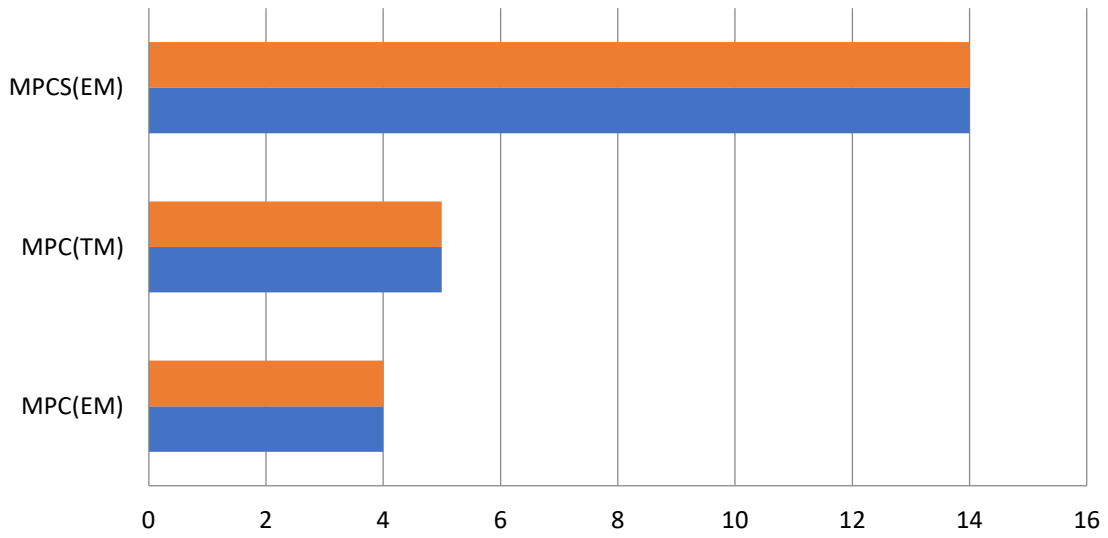

DEPARTMENT OF MATHEMATICS
RESULT ANALYSIS
2018 – 19

Sem 3

	MPC(EM)	MPC(TM)	MPCS(EM)
Passed	2	5	11
Appeared	2	6	12

Sem 4

	MPC(EM)	MPC(TM)	MPCS(EM)
Passed	2	6	10
Appeared	2	6	12

Sem 5 (Paper 5)

	MPC(EM)	MPC(TM)	MPCS(EM)
Passed	4	4	14
Appeared	4	5	14

Sem 5 (Paper 6)

	MPC(EM)	MPC(TM)	MPCS(EM)
Passed	3	3	11
Appeared	4	5	14

Sem 6 (Paper 7)

	MPC(EM)	MPC(TM)	MPCS(EM)
Passed	4	5	14
Appeared	4	5	14

Sem 6 (Paper 8A)

	MPC(EM)	MPC(TM)	MPCS(EM)
Passed	3	4	12
Appeared	4	5	14