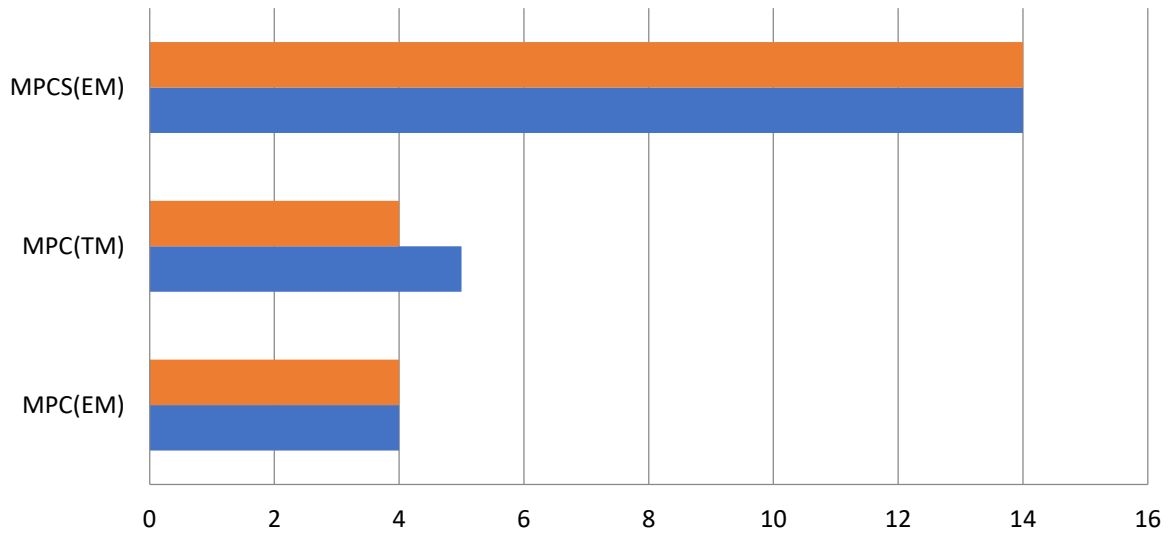

DEPARTMENT OF MATHEMATICS
RESULT ANALYSIS
2018 – 19

Sem 3

	MPC(EM)	MPC(TM)	MPCS(EM)
Passed	2	5	11
Appeared	2	6	12

Sem 4

	MPC(EM)	MPC(TM)	MPCS(EM)
Passed	2	6	10
Appeared	2	6	12

Sem 5 (Paper 5)

	MPC(EM)	MPC(TM)	MPCS(EM)
Passed	4	4	14
Appeared	4	5	14

Sem 5 (Paper 6)

	MPC(EM)	MPC(TM)	MPCS(EM)
Passed	3	3	11
Appeared	4	5	14

Sem 6 (Paper 7)

	MPC(EM)	MPC(TM)	MPCS(EM)
Passed	4	5	14
Appeared	4	5	14

Sem 6 (Paper 8A)

	MPC(EM)	MPC(TM)	MPCS(EM)
Passed	3	4	12
Appeared	4	5	14