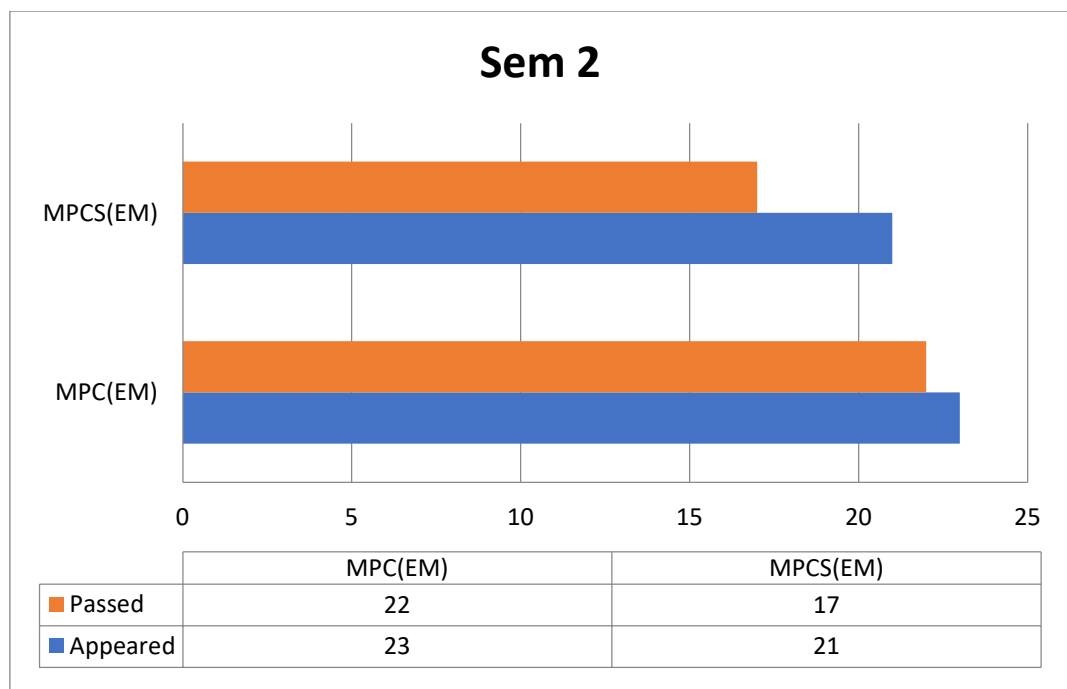

DEPARTMENT OF MATHEMATICS
RESULT ANALYSIS
2018 – 19

Sem 3

	MPC(EM)	MPC(TM)	MPCS(EM)
Passed	2	5	11
Appeared	2	6	12

Sem 4

	MPC(EM)	MPC(TM)	MPCS(EM)
Passed	2	6	10
Appeared	2	6	12

Sem 5 (Paper 5)

	MPC(EM)	MPC(TM)	MPCS(EM)
Passed	4	4	14
Appeared	4	5	14

Sem 5 (Paper 6)

	MPC(EM)	MPC(TM)	MPCS(EM)
Passed	3	3	11
Appeared	4	5	14

Sem 6 (Paper 7)

	MPC(EM)	MPC(TM)	MPCS(EM)
Passed	4	5	14
Appeared	4	5	14

Sem 6 (Paper 8A)

	MPC(EM)	MPC(TM)	MPCS(EM)
Passed	3	4	12
Appeared	4	5	14