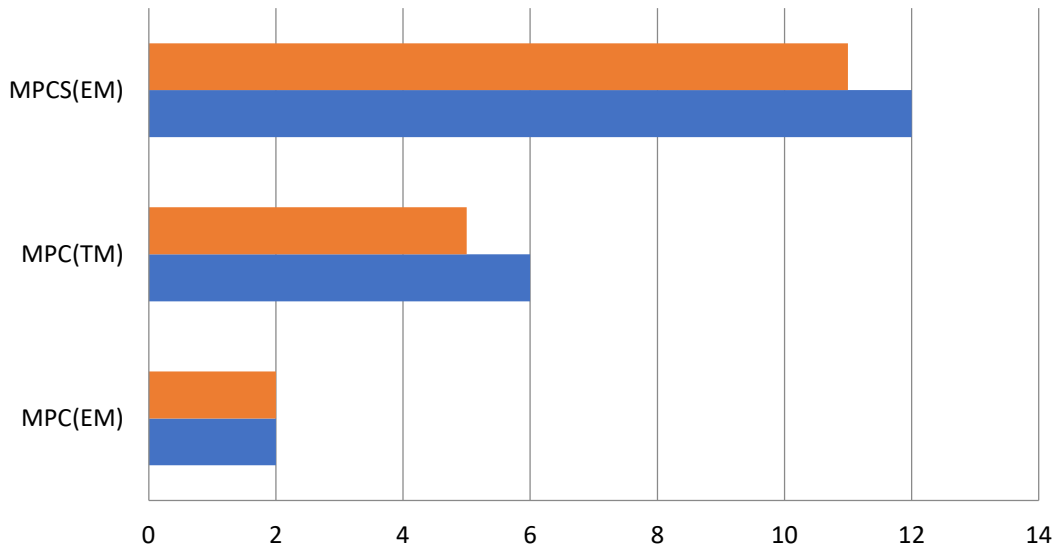

DEPARTMENT OF MATHEMATICS
RESULT ANALYSIS
2018 – 19

Sem 3

	MPC(EM)	MPC(TM)	MPCS(EM)
Passed	2	5	11
Appeared	2	6	12

Sem 4

	MPC(EM)	MPC(TM)	MPCS(EM)
Passed	2	6	10
Appeared	2	6	12

Sem 5 (Paper 5)

	MPC(EM)	MPC(TM)	MPCS(EM)
Passed	4	4	14
Appeared	4	5	14

Sem 5 (Paper 6)

	MPC(EM)	MPC(TM)	MPCS(EM)
Passed	3	3	11
Appeared	4	5	14

Sem 6 (Paper 7)

	MPC(EM)	MPC(TM)	MPCS(EM)
Passed	4	5	14
Appeared	4	5	14

Sem 6 (Paper 8A)

	MPC(EM)	MPC(TM)	MPCS(EM)
Passed	3	4	12
Appeared	4	5	14