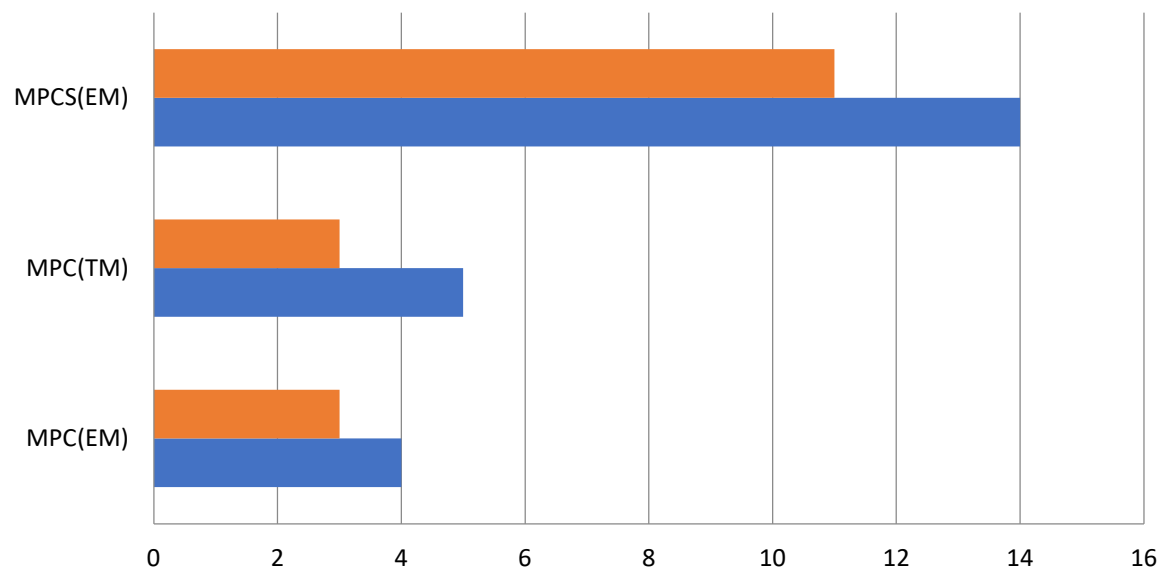

DEPARTMENT OF MATHEMATICS
RESULT ANALYSIS
2018 – 19

Sem 3

	MPC(EM)	MPC(TM)	MPCS(EM)
Passed	2	5	11
Appeared	2	6	12

Sem 4

	MPC(EM)	MPC(TM)	MPCS(EM)
Passed	2	6	10
Appeared	2	6	12

Sem 5 (Paper 5)

	MPC(EM)	MPC(TM)	MPCS(EM)
Passed	4	4	14
Appeared	4	5	14

Sem 5 (Paper 6)

	MPC(EM)	MPC(TM)	MPCS(EM)
Passed	3	3	11
Appeared	4	5	14

Sem 6 (Paper 7)

	MPC(EM)	MPC(TM)	MPCS(EM)
Passed	4	5	14
Appeared	4	5	14

Sem 6 (Paper 8A)

	MPC(EM)	MPC(TM)	MPCS(EM)
Passed	3	4	12
Appeared	4	5	14