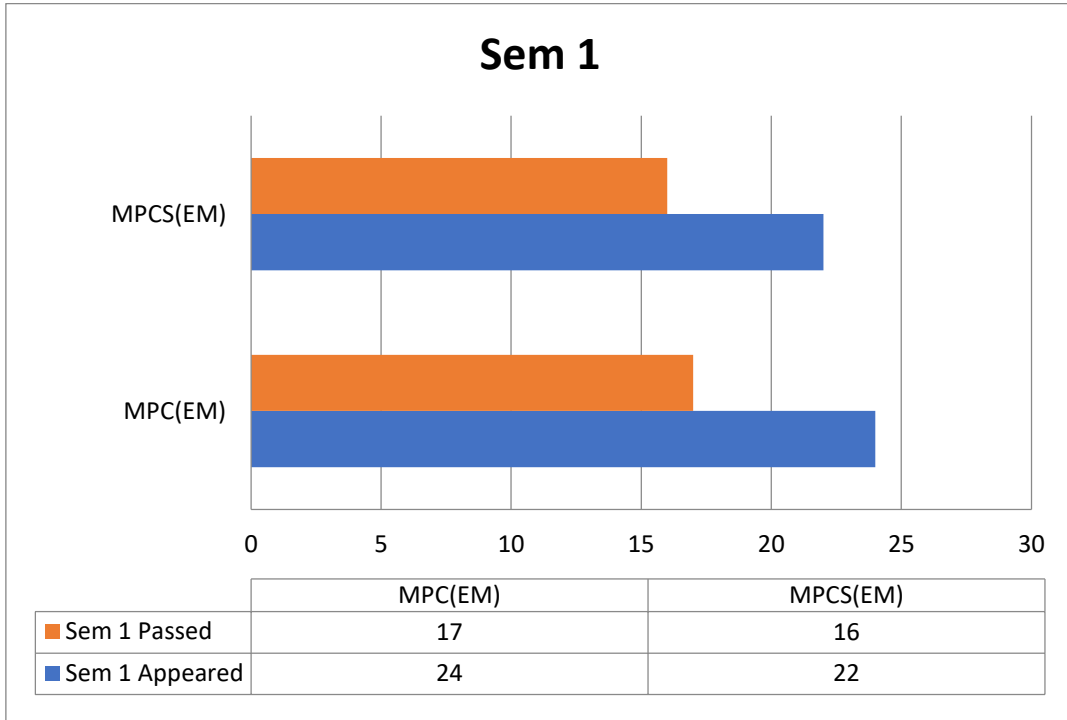

DEPARTMENT OF MATHEMATICS
RESULT ANALYSIS
2018 – 19

Sem 3

	MPC(EM)	MPC(TM)	MPCS(EM)
Passed	2	5	11
Appeared	2	6	12

Sem 4

	MPC(EM)	MPC(TM)	MPCS(EM)
Passed	2	6	10
Appeared	2	6	12

Sem 5 (Paper 5)

	MPC(EM)	MPC(TM)	MPCS(EM)
Passed	4	4	14
Appeared	4	5	14

Sem 5 (Paper 6)

	MPC(EM)	MPC(TM)	MPCS(EM)
Passed	3	3	11
Appeared	4	5	14

Sem 6 (Paper 7)

	MPC(EM)	MPC(TM)	MPCS(EM)
Passed	4	5	14
Appeared	4	5	14

Sem 6 (Paper 8A)

	MPC(EM)	MPC(TM)	MPCS(EM)
Passed	3	4	12
Appeared	4	5	14