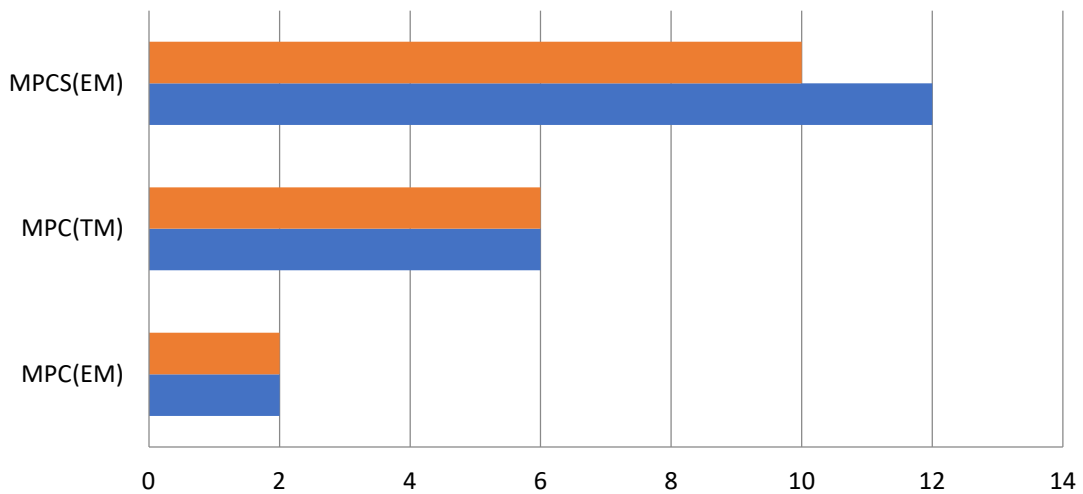

DEPARTMENT OF MATHEMATICS
RESULT ANALYSIS
2018 – 19

Sem 3

	MPC(EM)	MPC(TM)	MPCS(EM)
Passed	2	5	11
Appeared	2	6	12

Sem 4

	MPC(EM)	MPC(TM)	MPCS(EM)
Passed	2	6	10
Appeared	2	6	12

Sem 5 (Paper 5)

	MPC(EM)	MPC(TM)	MPCS(EM)
Passed	4	4	14
Appeared	4	5	14

Sem 5 (Paper 6)

	MPC(EM)	MPC(TM)	MPCS(EM)
Passed	3	3	11
Appeared	4	5	14

Sem 6 (Paper 7)

	MPC(EM)	MPC(TM)	MPCS(EM)
Passed	4	5	14
Appeared	4	5	14

Sem 6 (Paper 8A)

	MPC(EM)	MPC(TM)	MPCS(EM)
Passed	3	4	12
Appeared	4	5	14